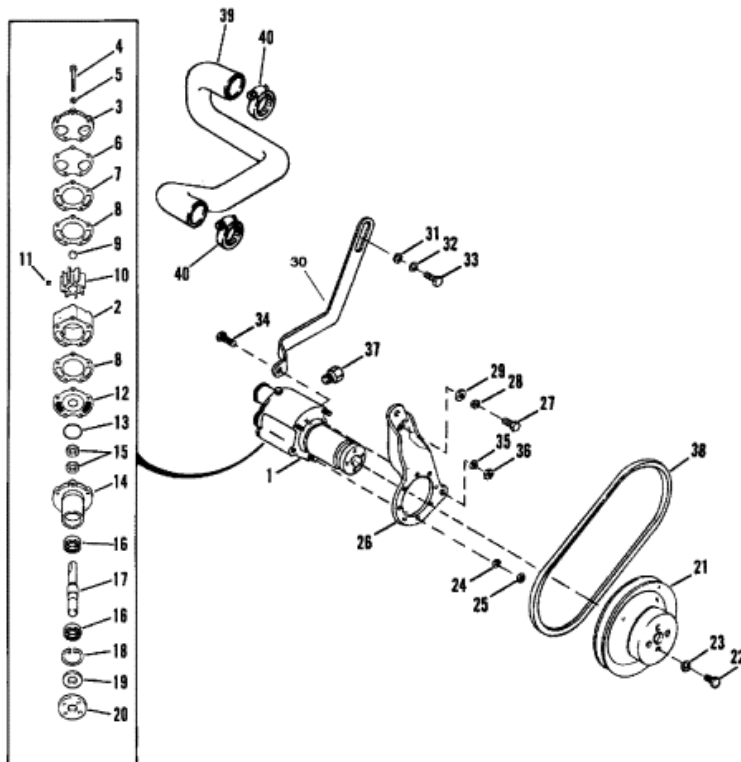

**CLOSED COOLING SYSTEMS/JACKSHAFT MODELS**

Parts List						
Ref	Class	Part	Description	Qty	Comment	Footnote
1	46	72774A32	WATER PUMP ASSEMBLY	1		
2	46	807151A14	BODY/IMPELLER KIT	1		
3		87631A 4	COVER	1		
4	10	73275	SCREW	2	(2-7/8 IN.)	
4	10	52743	SCREW	3	(3-3/4 IN.)	
5	12	20084	WASHER	5		
6	27	805215 1	GASKET	1		
7		94916	OUTER WEAR PLATE	1		
8	27	94914	GASKET	2		
9	19	59504	PLUG	1		
10	47	59362 1	IMPELLER	1		
11	28	56662	KEY	1		
12		94576	INNER WEAR PLATE	1		
13	25	94288	QUAD RING	1		
14	46	94913A 1	PUMP HOUSING ASSEMBLY	1		
15	26	90562	OIL SEAL	2		
16	30	72961	BALL BEARING	2		
17		59501A 1	SHAFT	1		
18	53	23720	SNAP RING	1		
19	26	72785	OIL SEAL	1		
20		47530	HUB	1		
21		73798A 1	PULLEY	1		
22	10	47277	SCREW (3/4 IN.)	4		
23	13	39107	LOCKWASHER	4		
24	13	39107	LOCKWASHER	3		
25	11	21908	NUT	3		
26		89535T	BRACKET	1		
27	10	34353	SCREW (1 IN.)	2		
28	13	35048	LOCKWASHER	2		
29	12	34714	WASHER	1		
30		89609	BRACE	1		
31	10	26487	SCREW (1-1/8 IN.)	1		
32	13	35048	LOCKWASHER	1		
33	12	34714	WASHER	1		
34	10	35786	SCREW (1 IN.)	1		
35	13	35048	LOCKWASHER	1		
36	11	46335	NUT	1		
37	22	32802	PLUG (FOR WATER PUMP BODY)	1		
38	57	74271T	BELT (35 IN.)	1		
39	32	88795	HOSE	1		
40	54	91550A320	CLAMP	2		